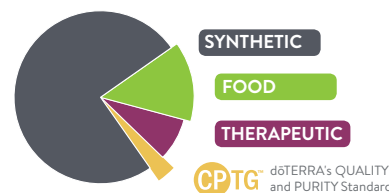

dōTERRA OILS EQUAL PURE QUALITY

Why a new standard of quality?

Grades of Essential Oils

dōTERRA'S QUALITY and PURITY Standard

Tested and Trusted

- Plants harvested in their natural habitat
- Verified pure; free of fillers and harmful contaminants
- Stringent third party testing ensures authenticity and potency